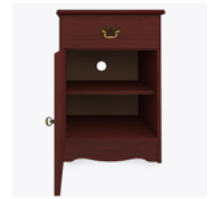

Rear Venting

Rear venting maximizes air circulation for improved health.